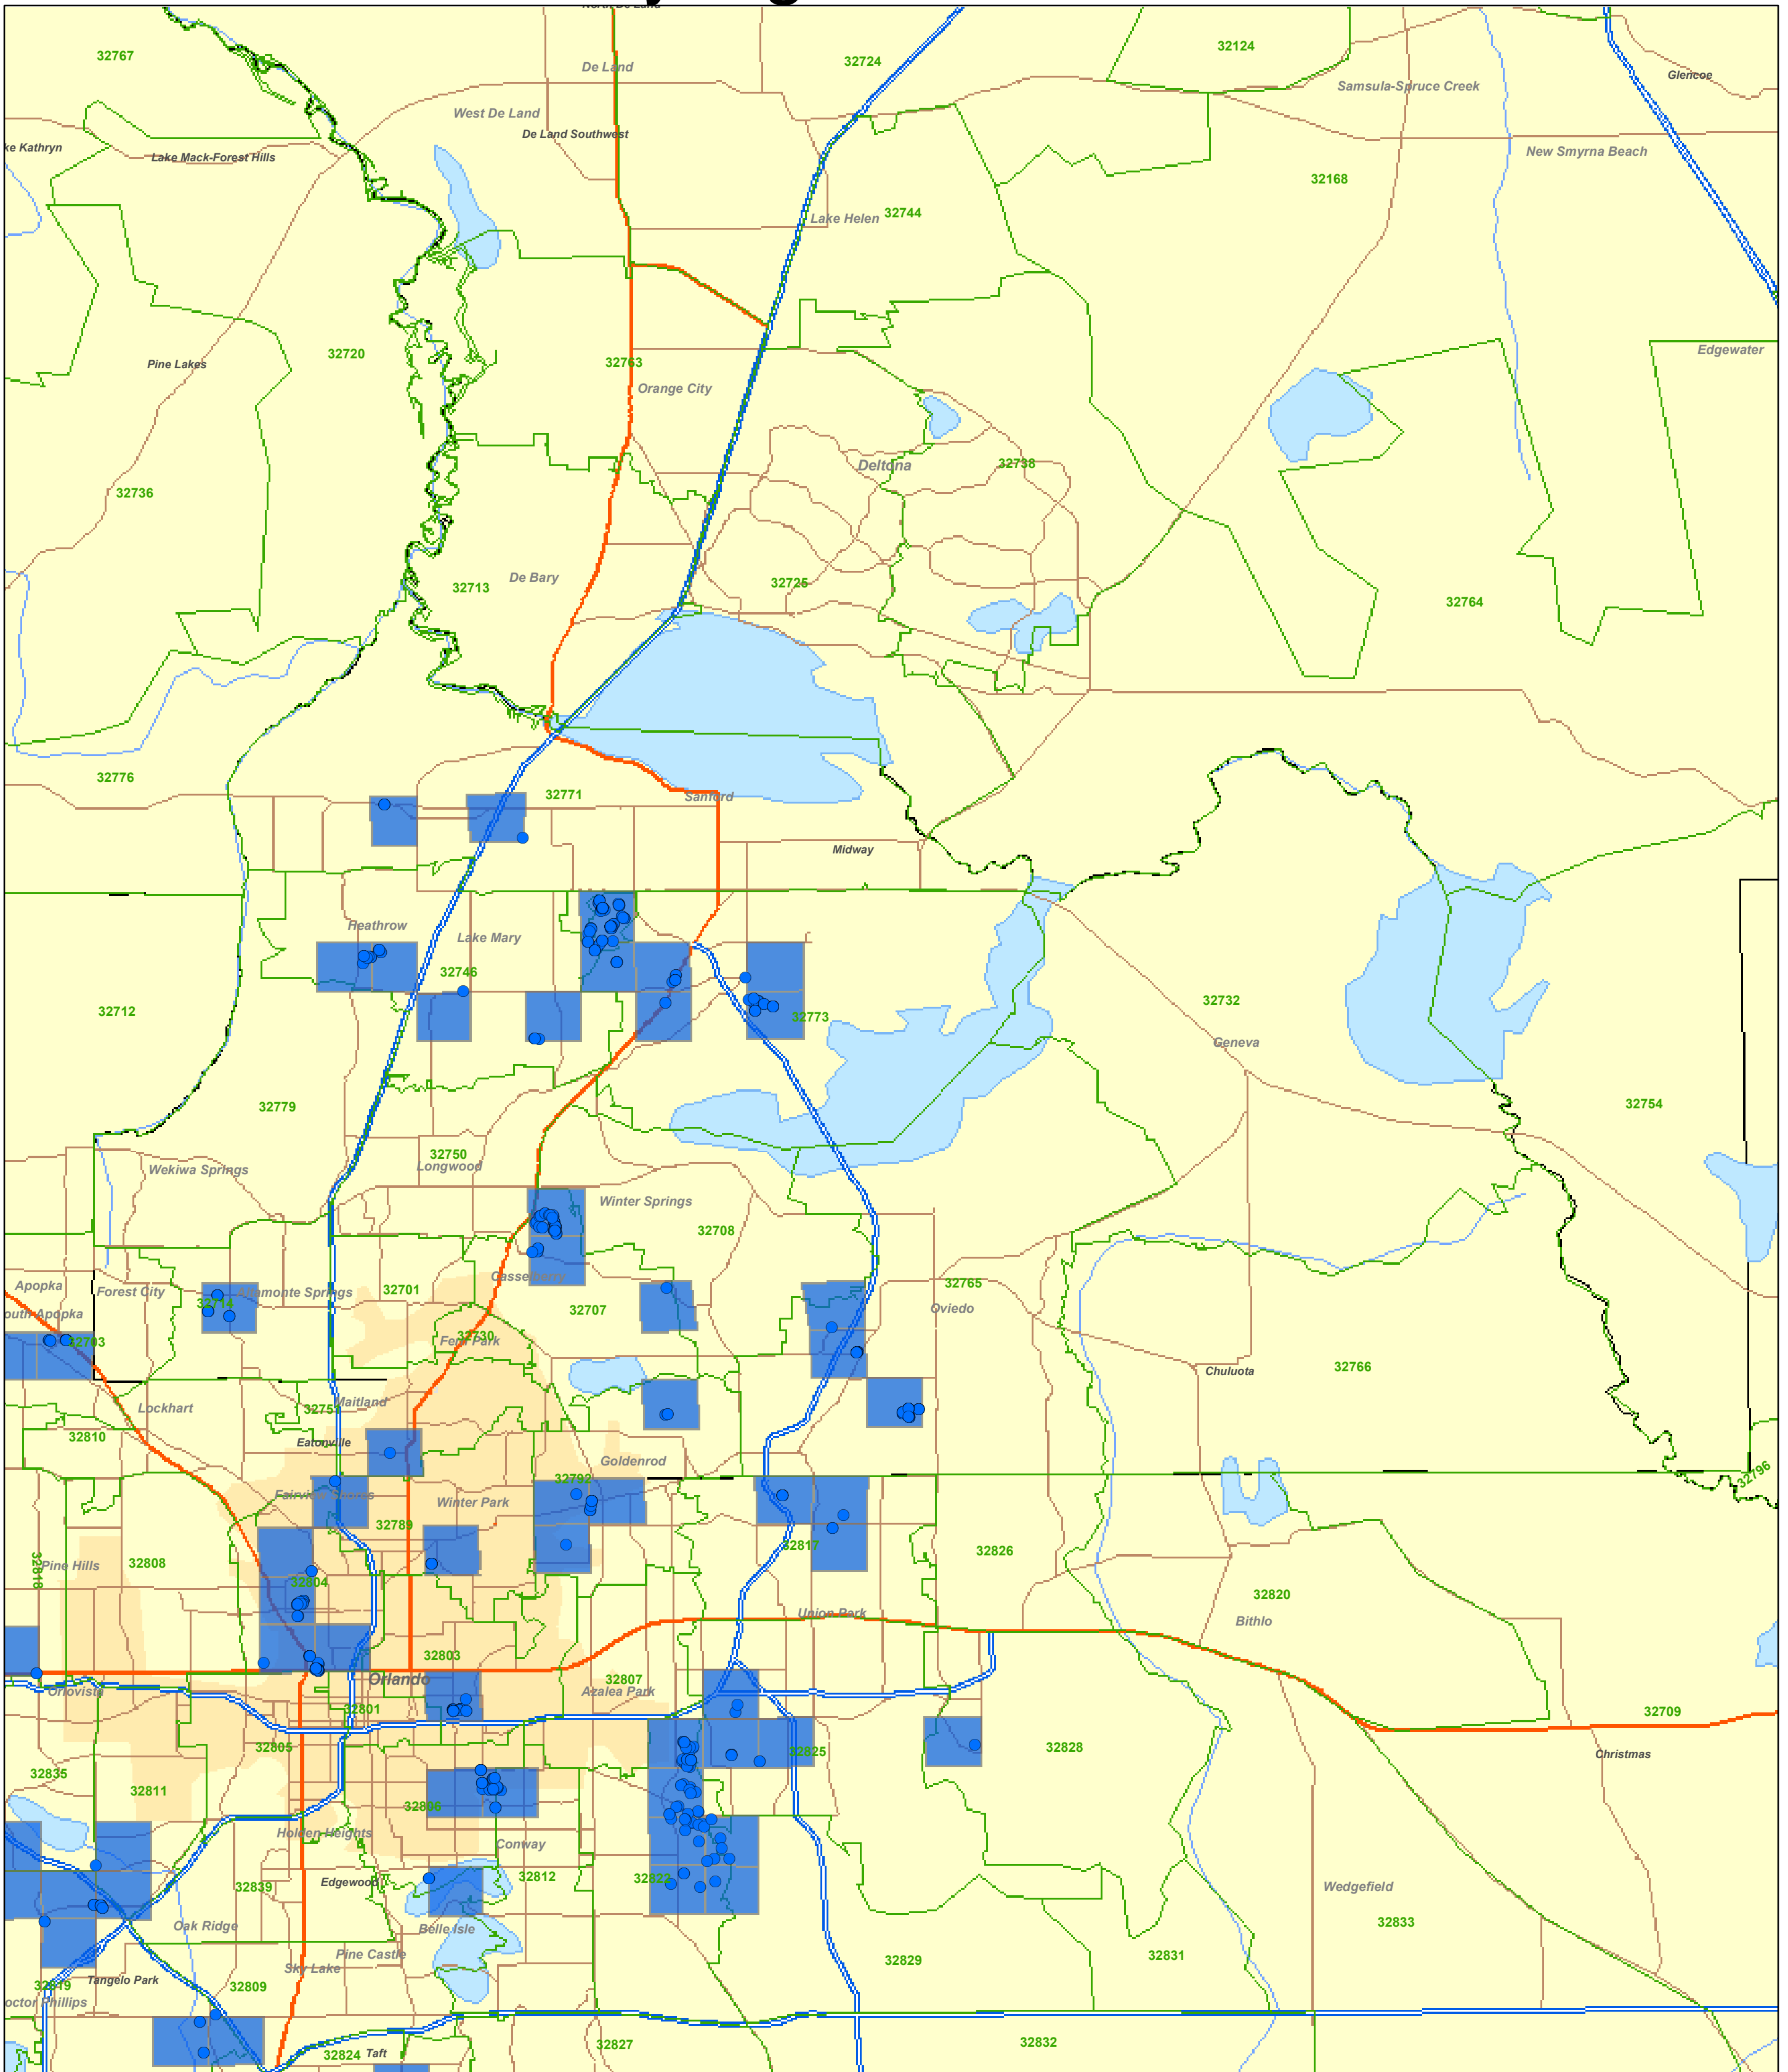

SEMINOLE

Pink Hibiscus Mealybug Bio-Control Releases

Legend

- PHM Bio-Control Release Sites
- Urban Areas (State)
- State Boundaries
- BIOCONTROL_TRS**
- 5 Digit Zip Codes
- Lake
- County Boundaries
- True for Release
- Swamp or Marsh

1 inch = 2.442 miles