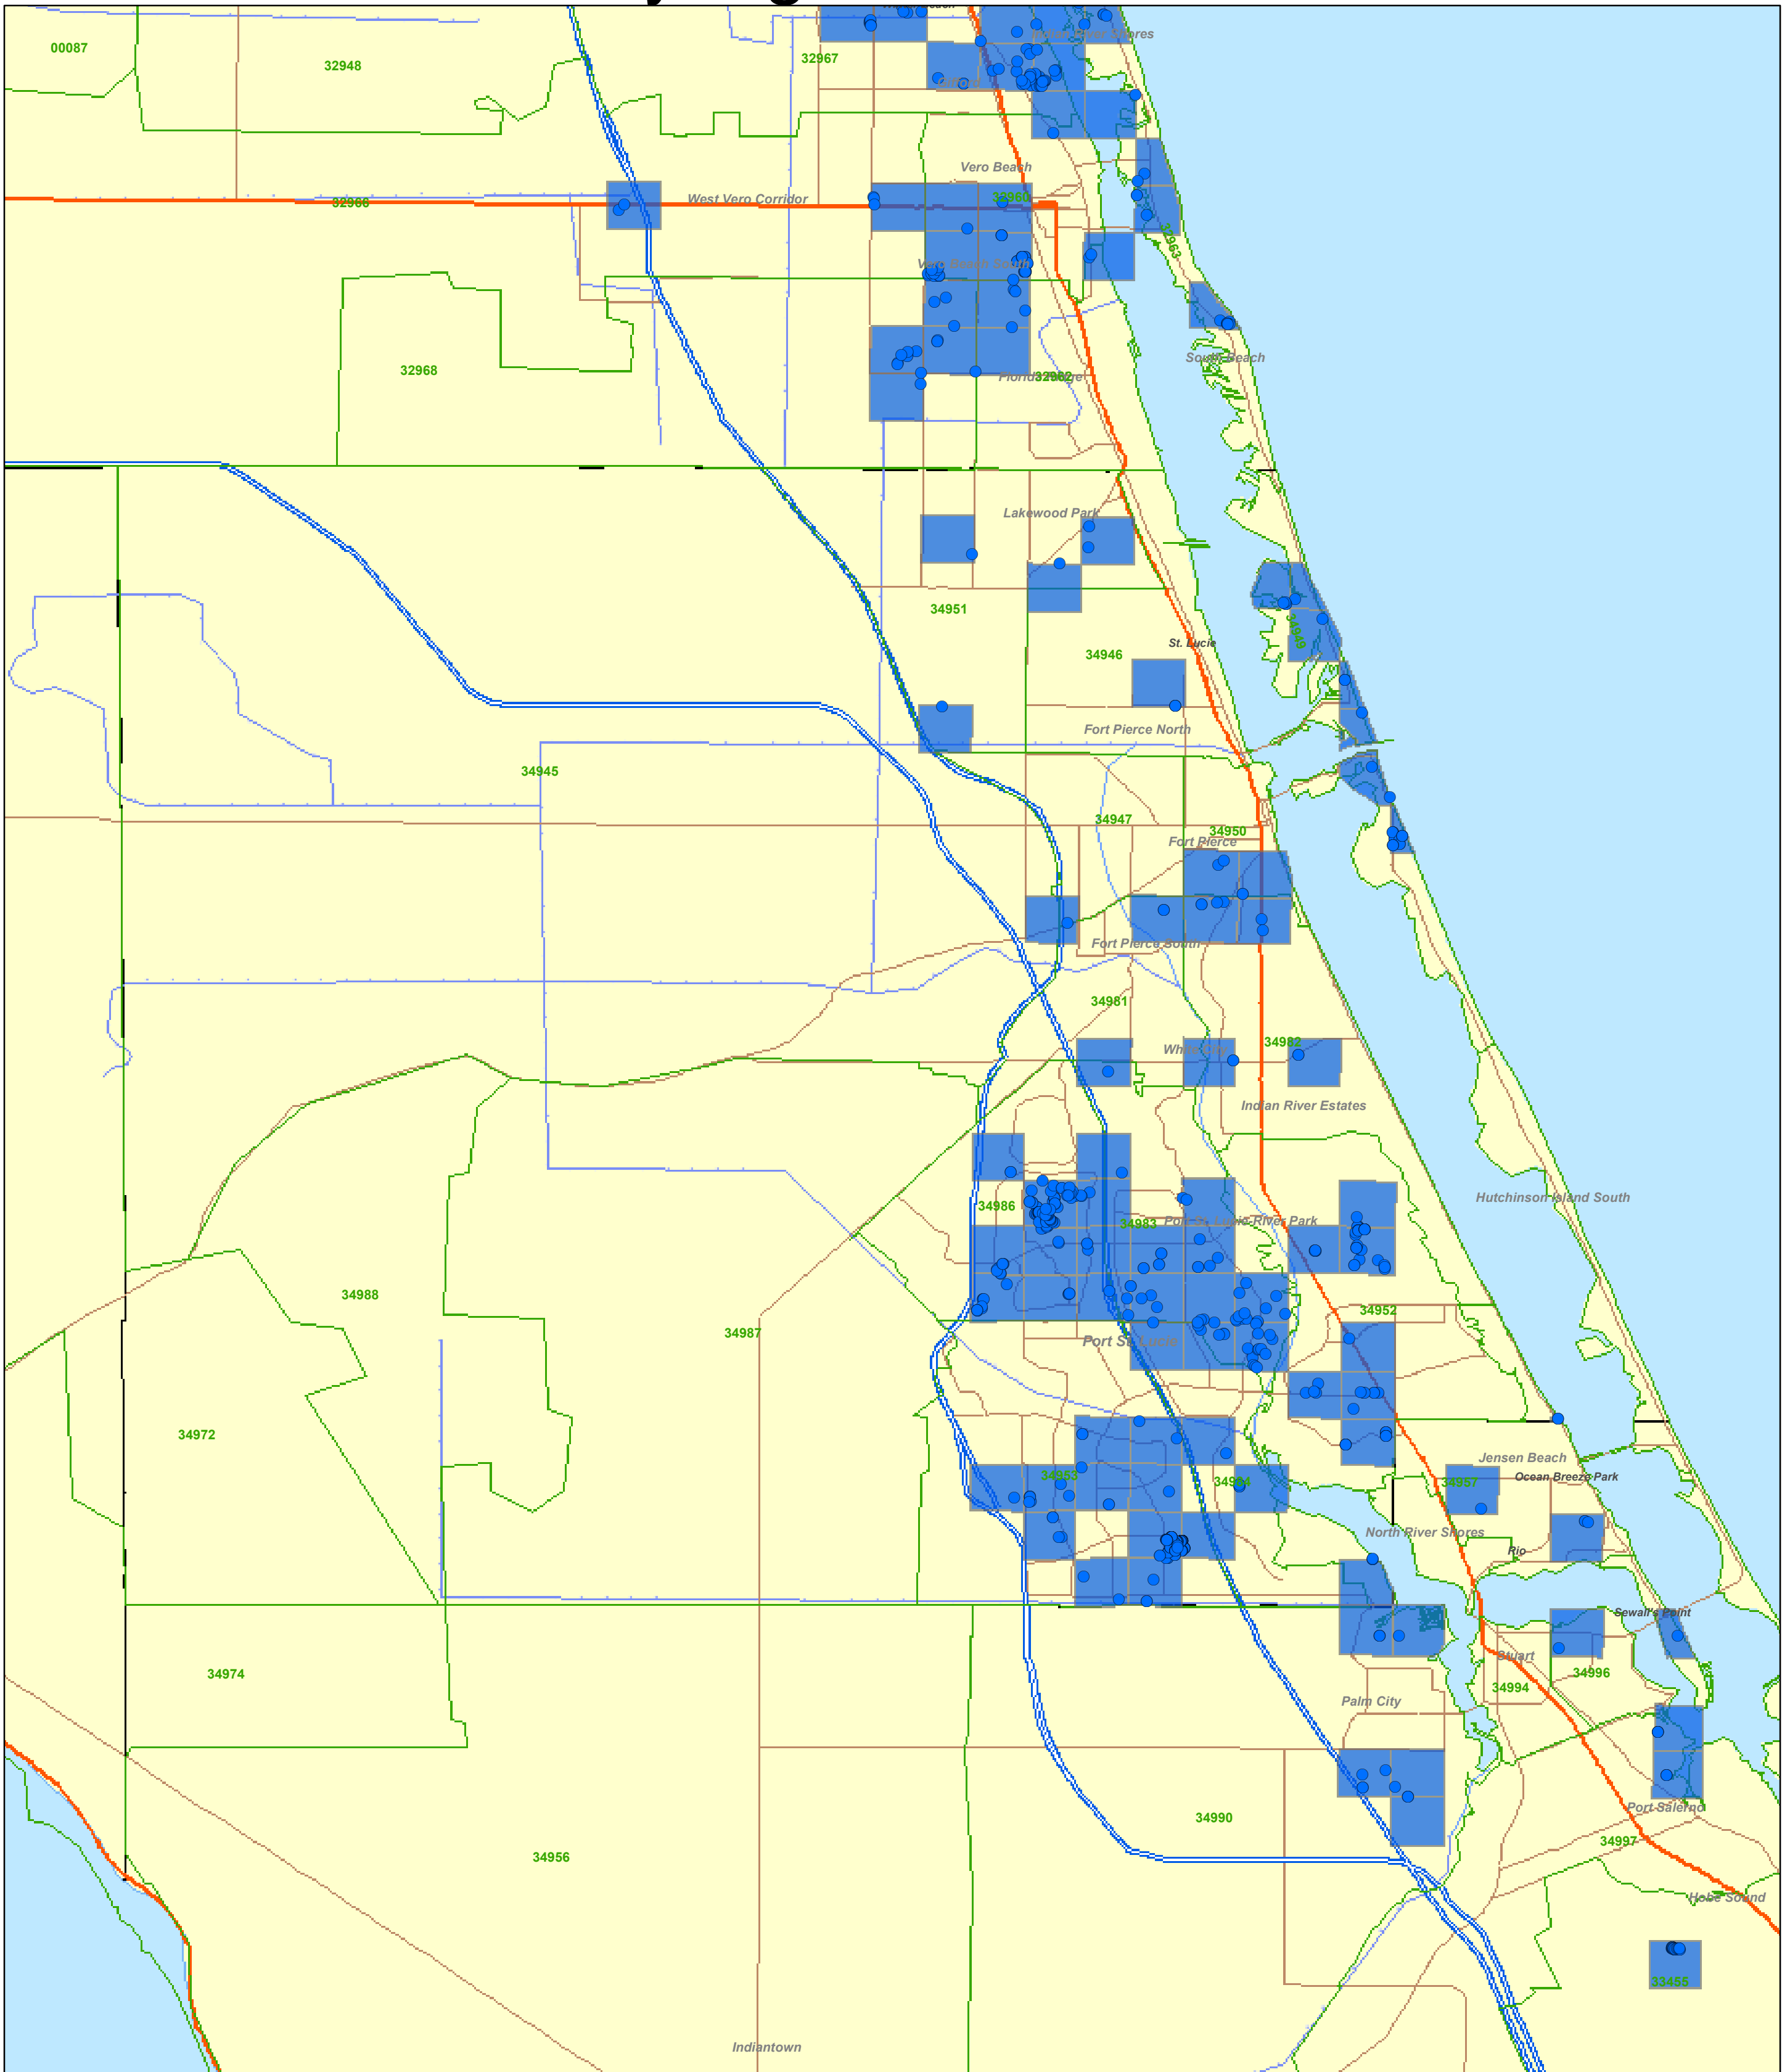

# ST. LUCIE

## Pink Hibiscus Mealybug Bio-Control Releases

**Legend**

PHM Bio-Control Release Sites	Urban Areas (State)	State Boundaries	<b>BIOCONTROL_TRS</b>
5 Digit Zip Codes	Lake	County Boundaries	True for Release
	Swamp or Marsh		

1 inch = 2.533 miles