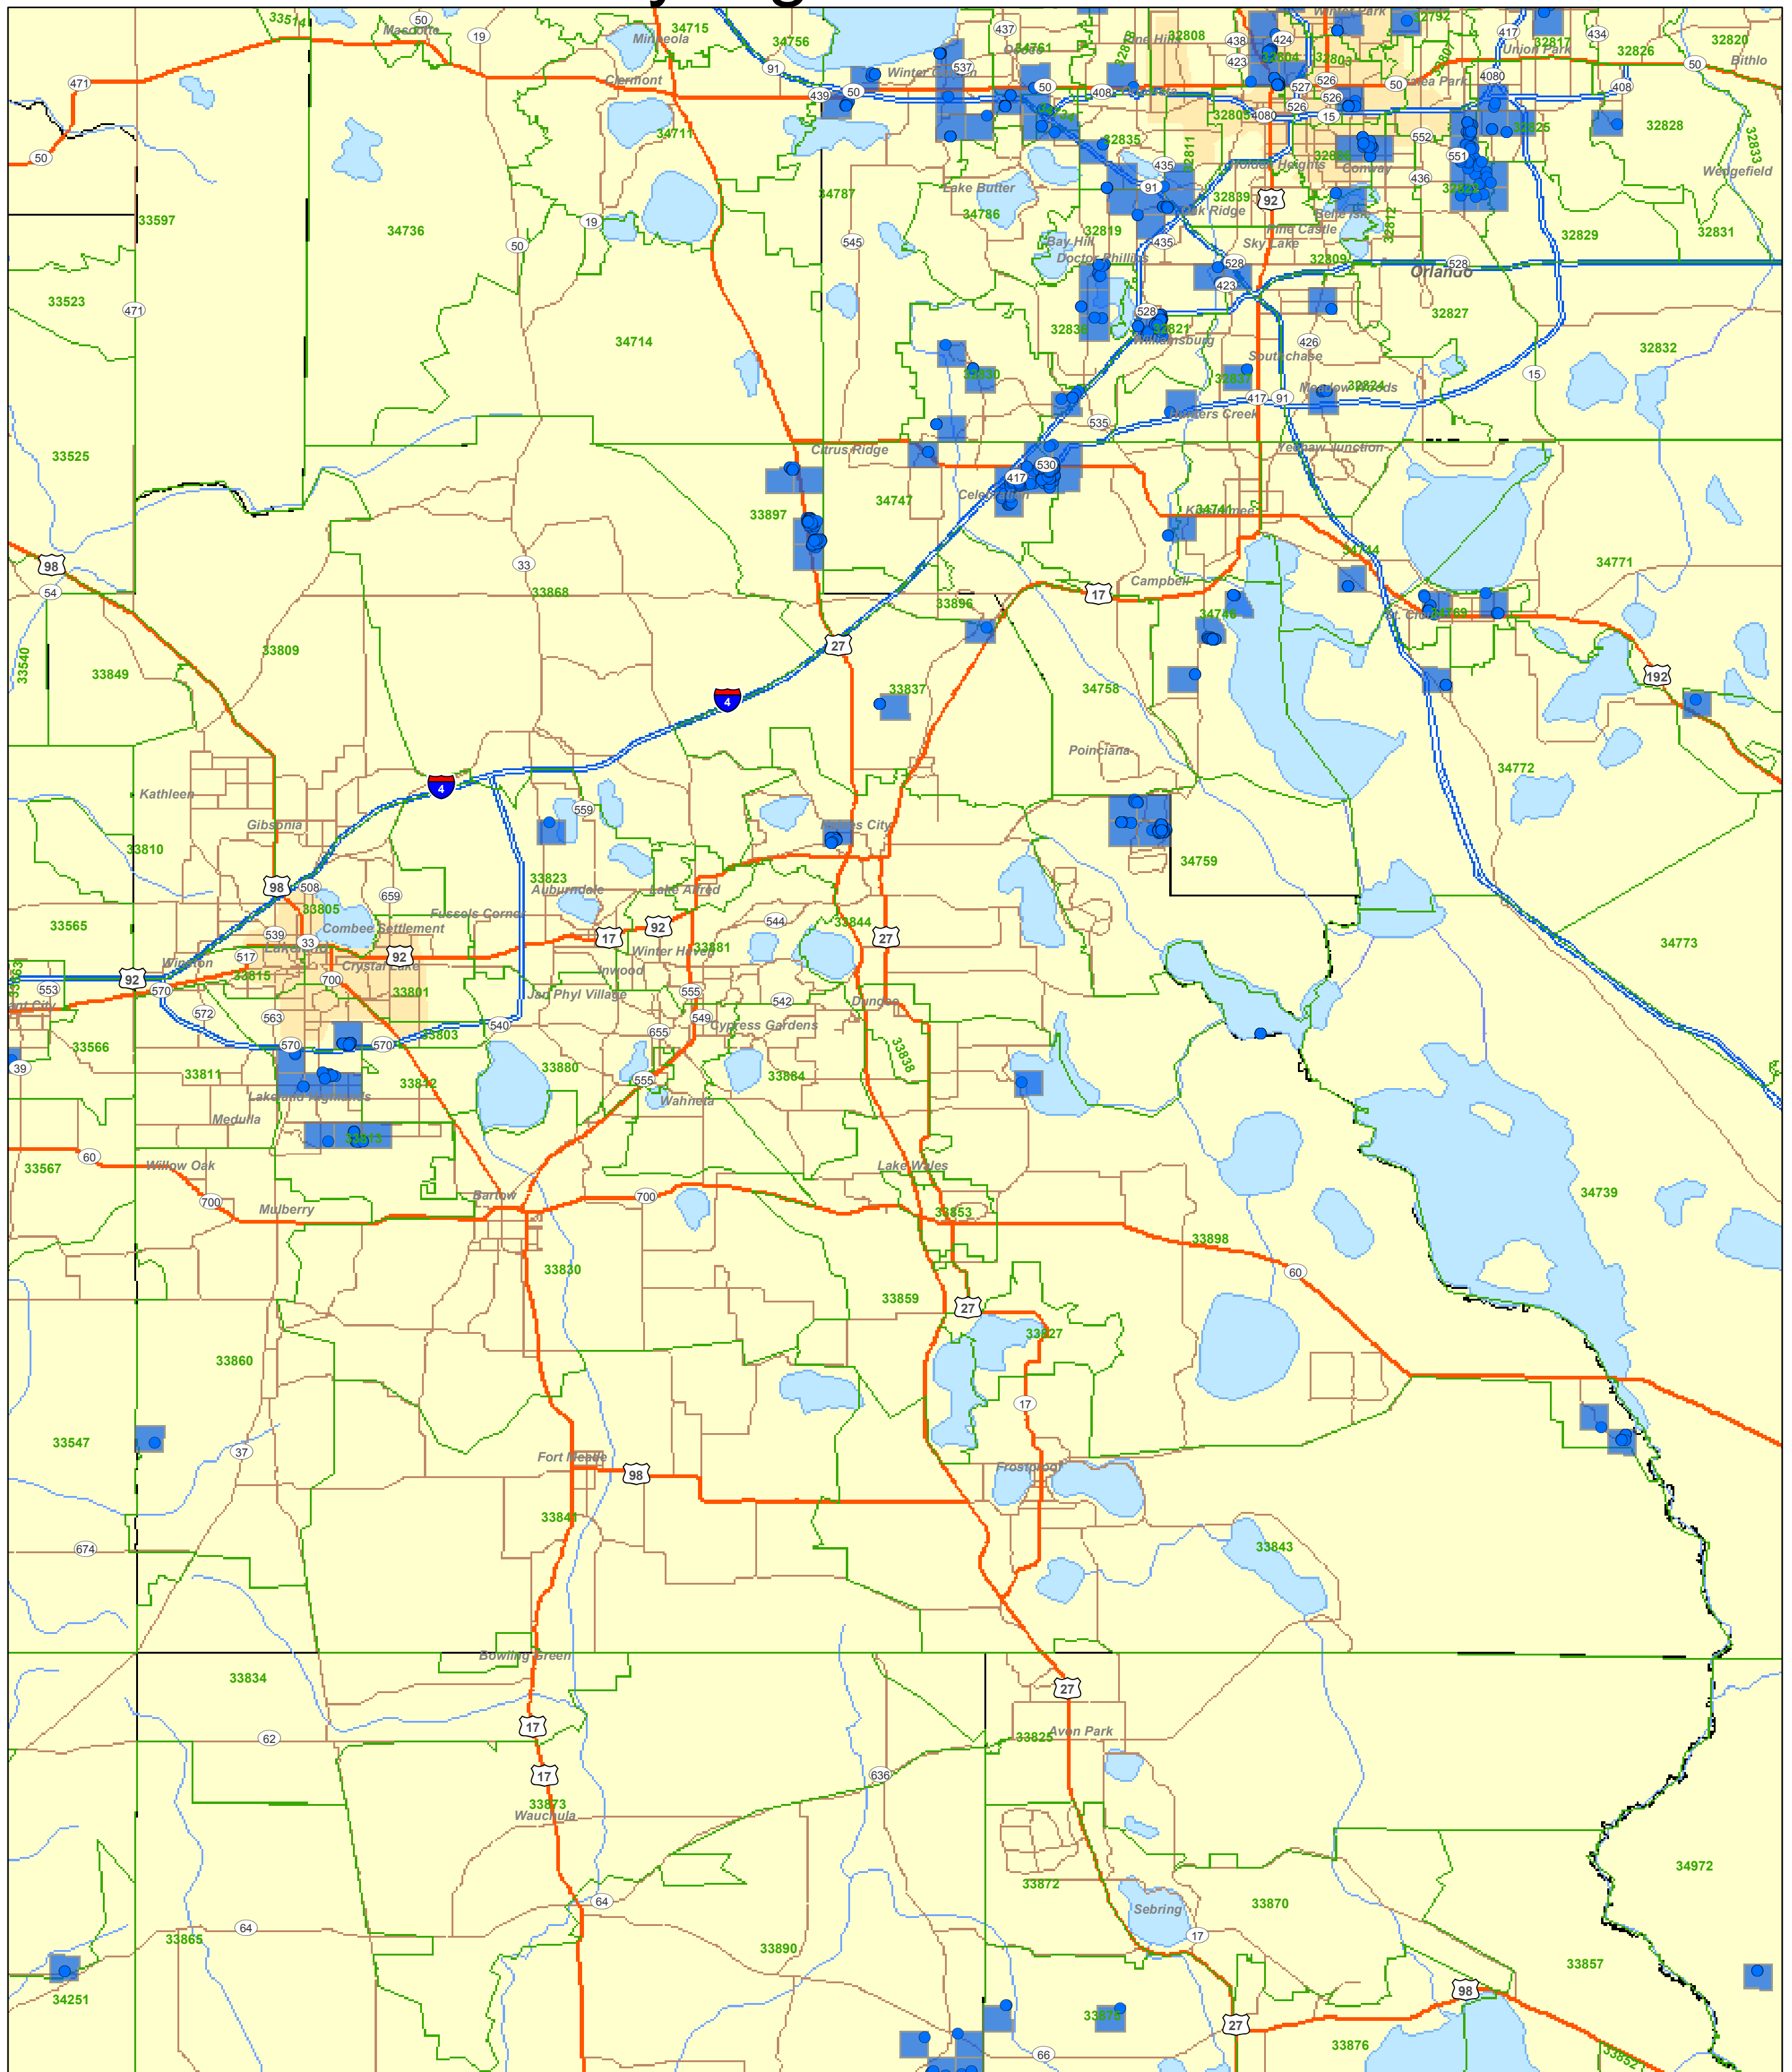

POLK

Pink Hibiscus Mealybug Bio-Control Releases

Legend

- PHM Bio-Control Release Sites
- 5 Digit Zip Codes
- Urban Areas (State)
- Lake
- Swamp or Marsh
- State Boundaries
- County Boundaries
- BIOCONTROL_TRS True for Release

1 inch = 4.735 miles