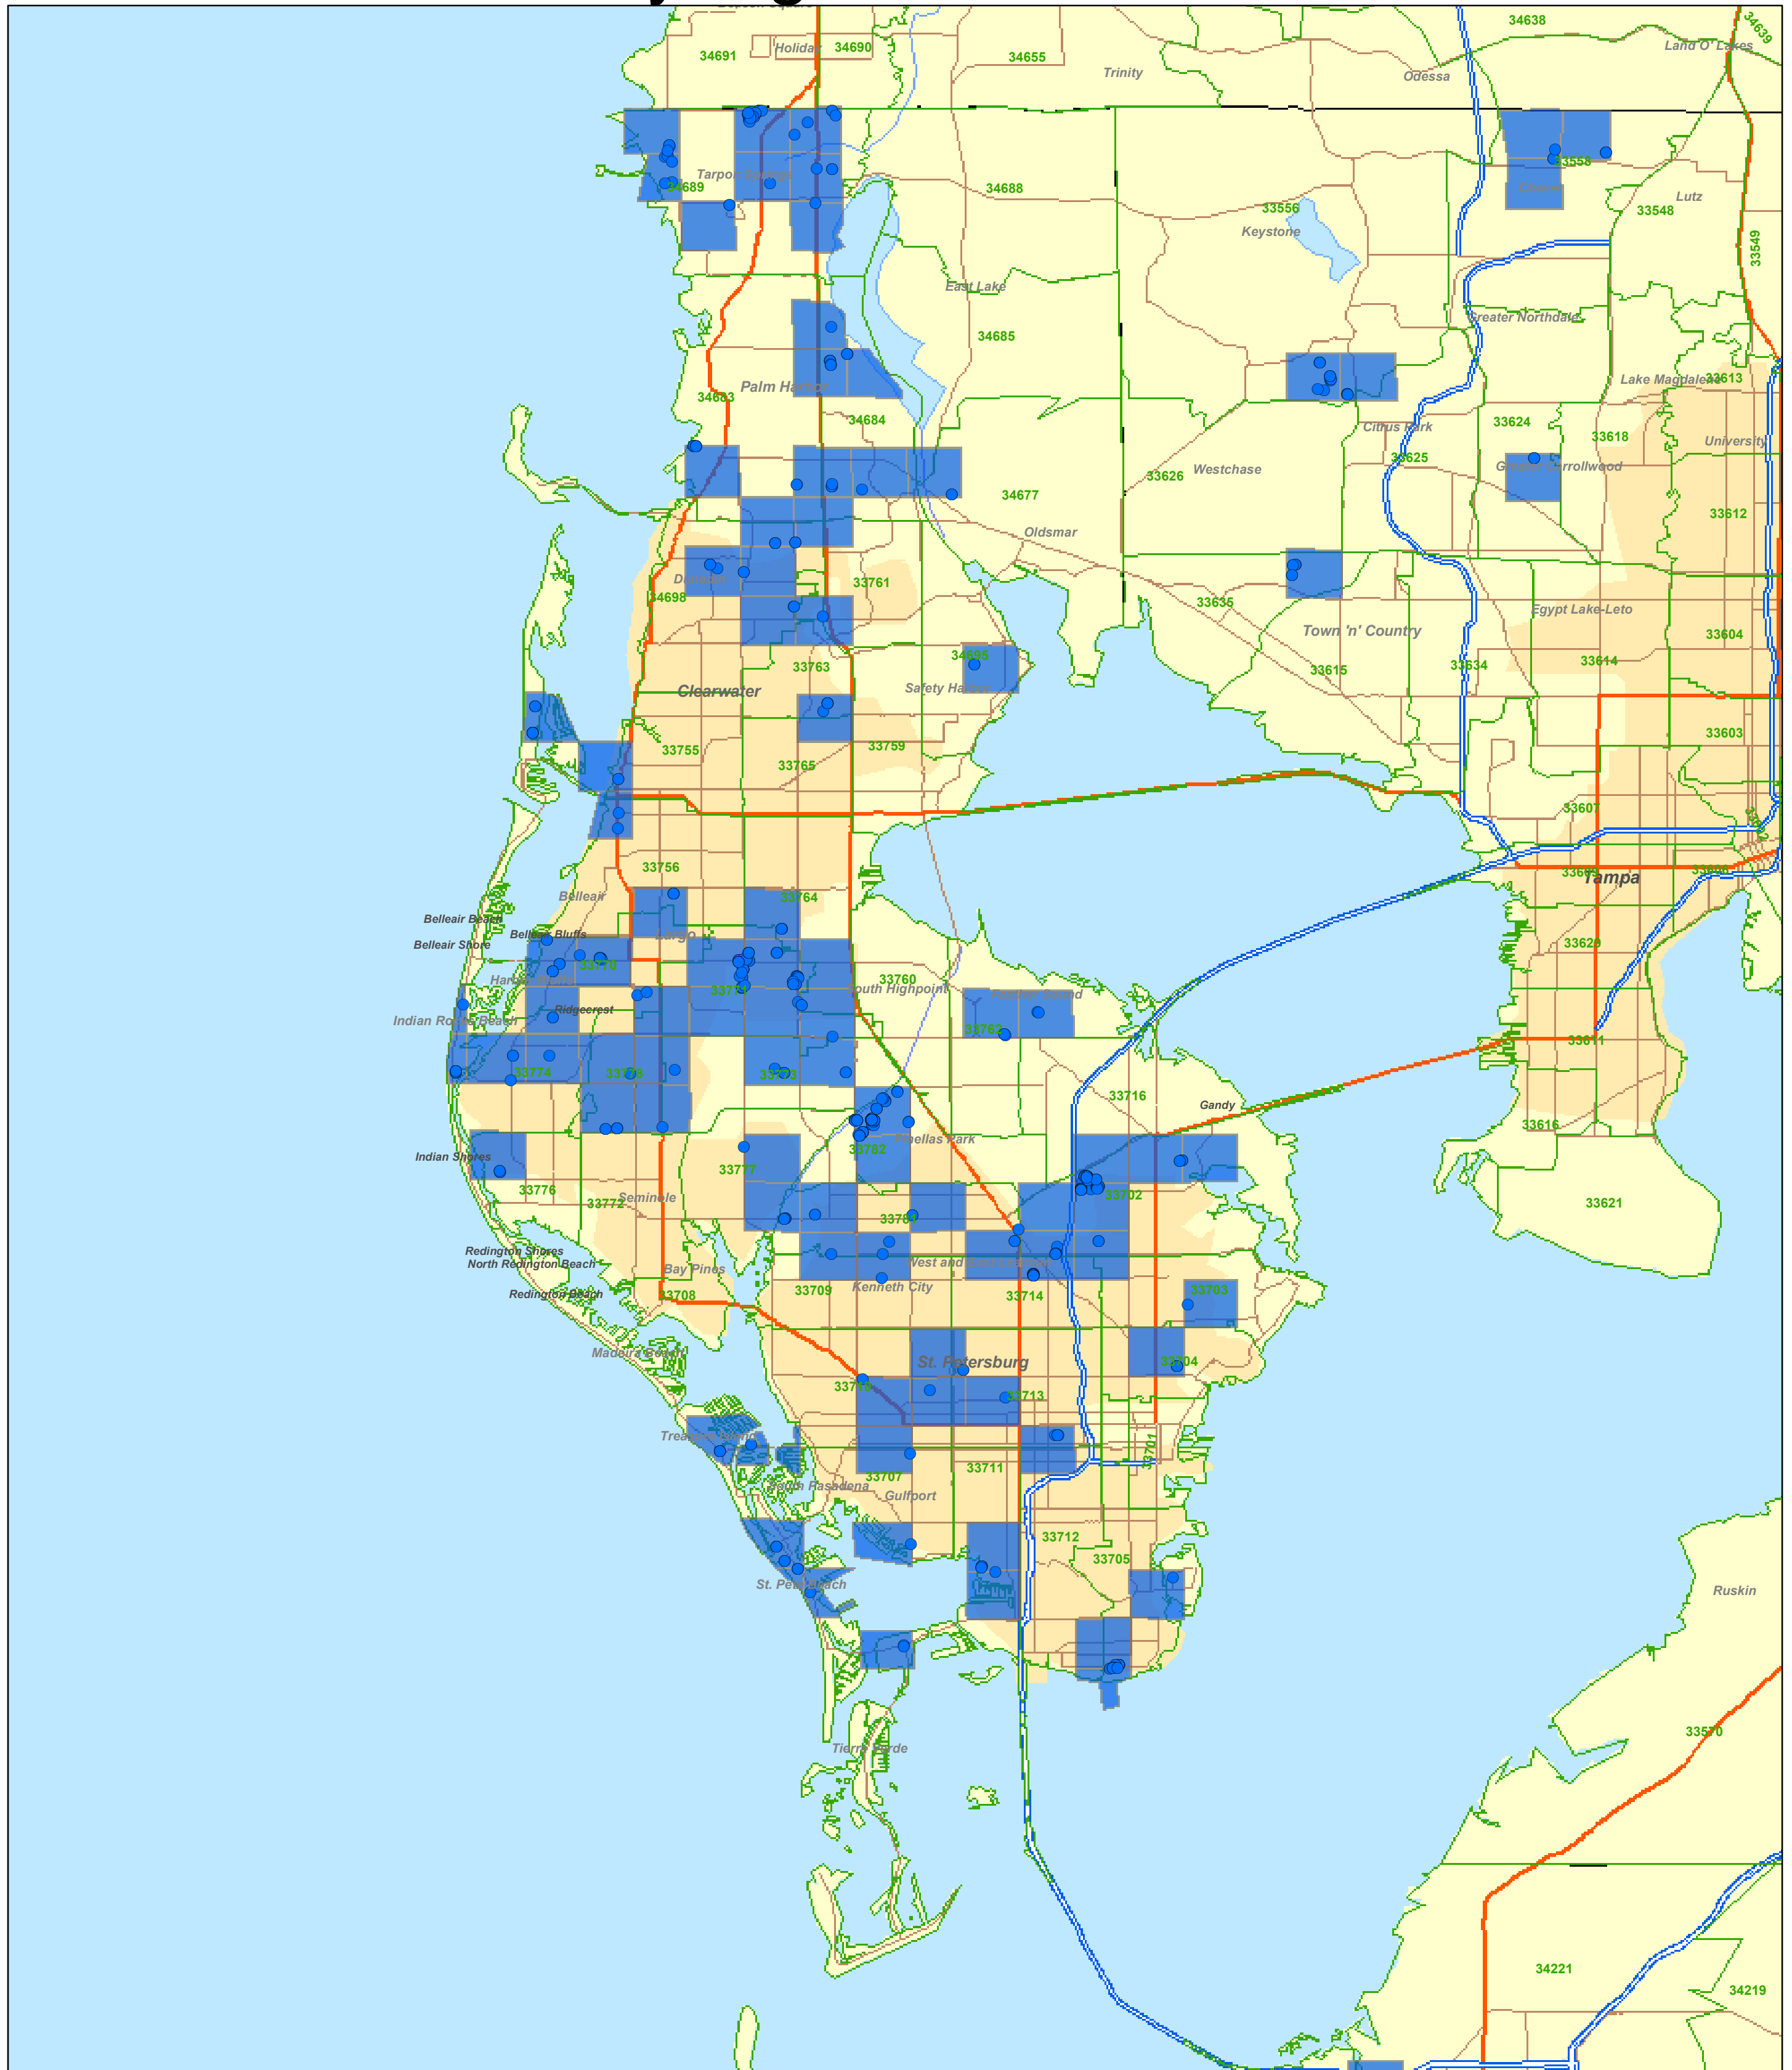

PINELLAS

Pink Hibiscus Mealybug Bio-Control Releases

Legend

- PHM Bio-Control Release Sites
- Urban Areas (State)
- State Boundaries
- BIOCNTROL_TRS True for Release
- 5 Digit Zip Codes
- Lake
- County Boundaries
- Swamp or Marsh

1 inch = 2.456 miles