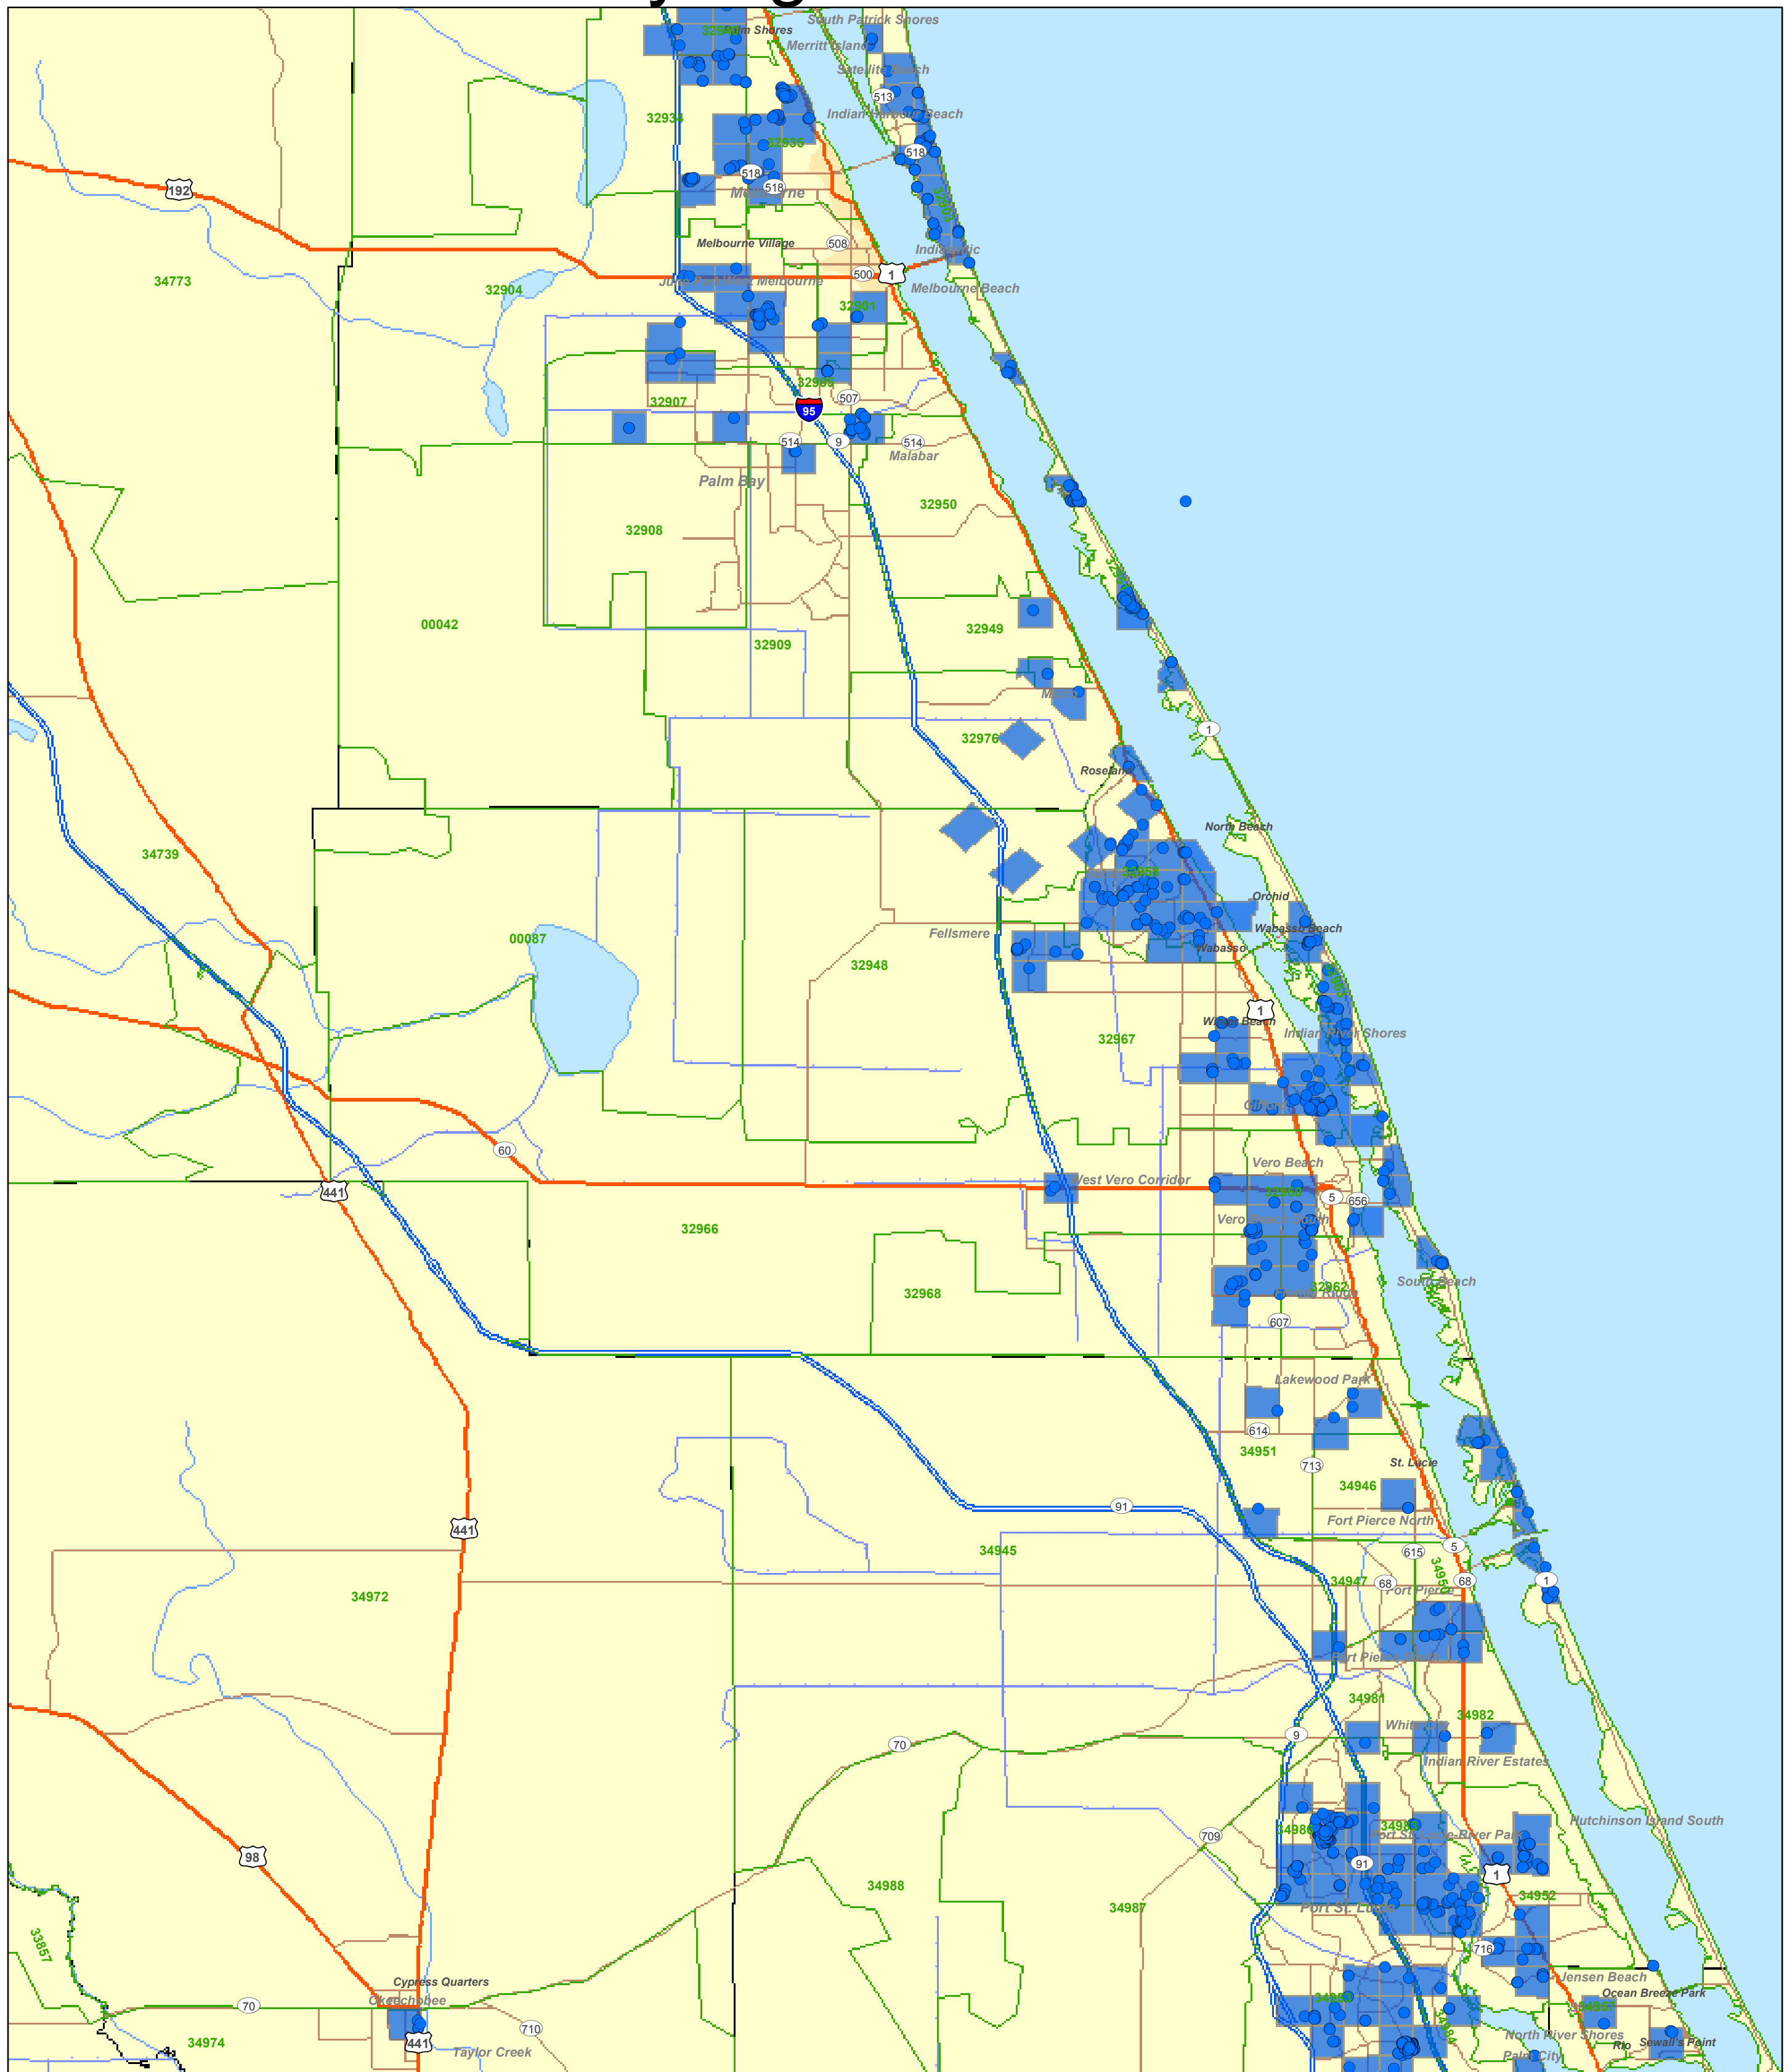

INDIAN RIVER

Pink Hibiscus Mealybug Bio-Control Releases

Legend

- PHM Bio-Control Release Sites
- Urban Areas (State)
- State Boundaries
- BIOCONTROL_TRS**
- 5 Digit Zip Codes
- Lake
- County Boundaries
- True for Release
- Swamp or Marsh

1 inch = 3.946 miles