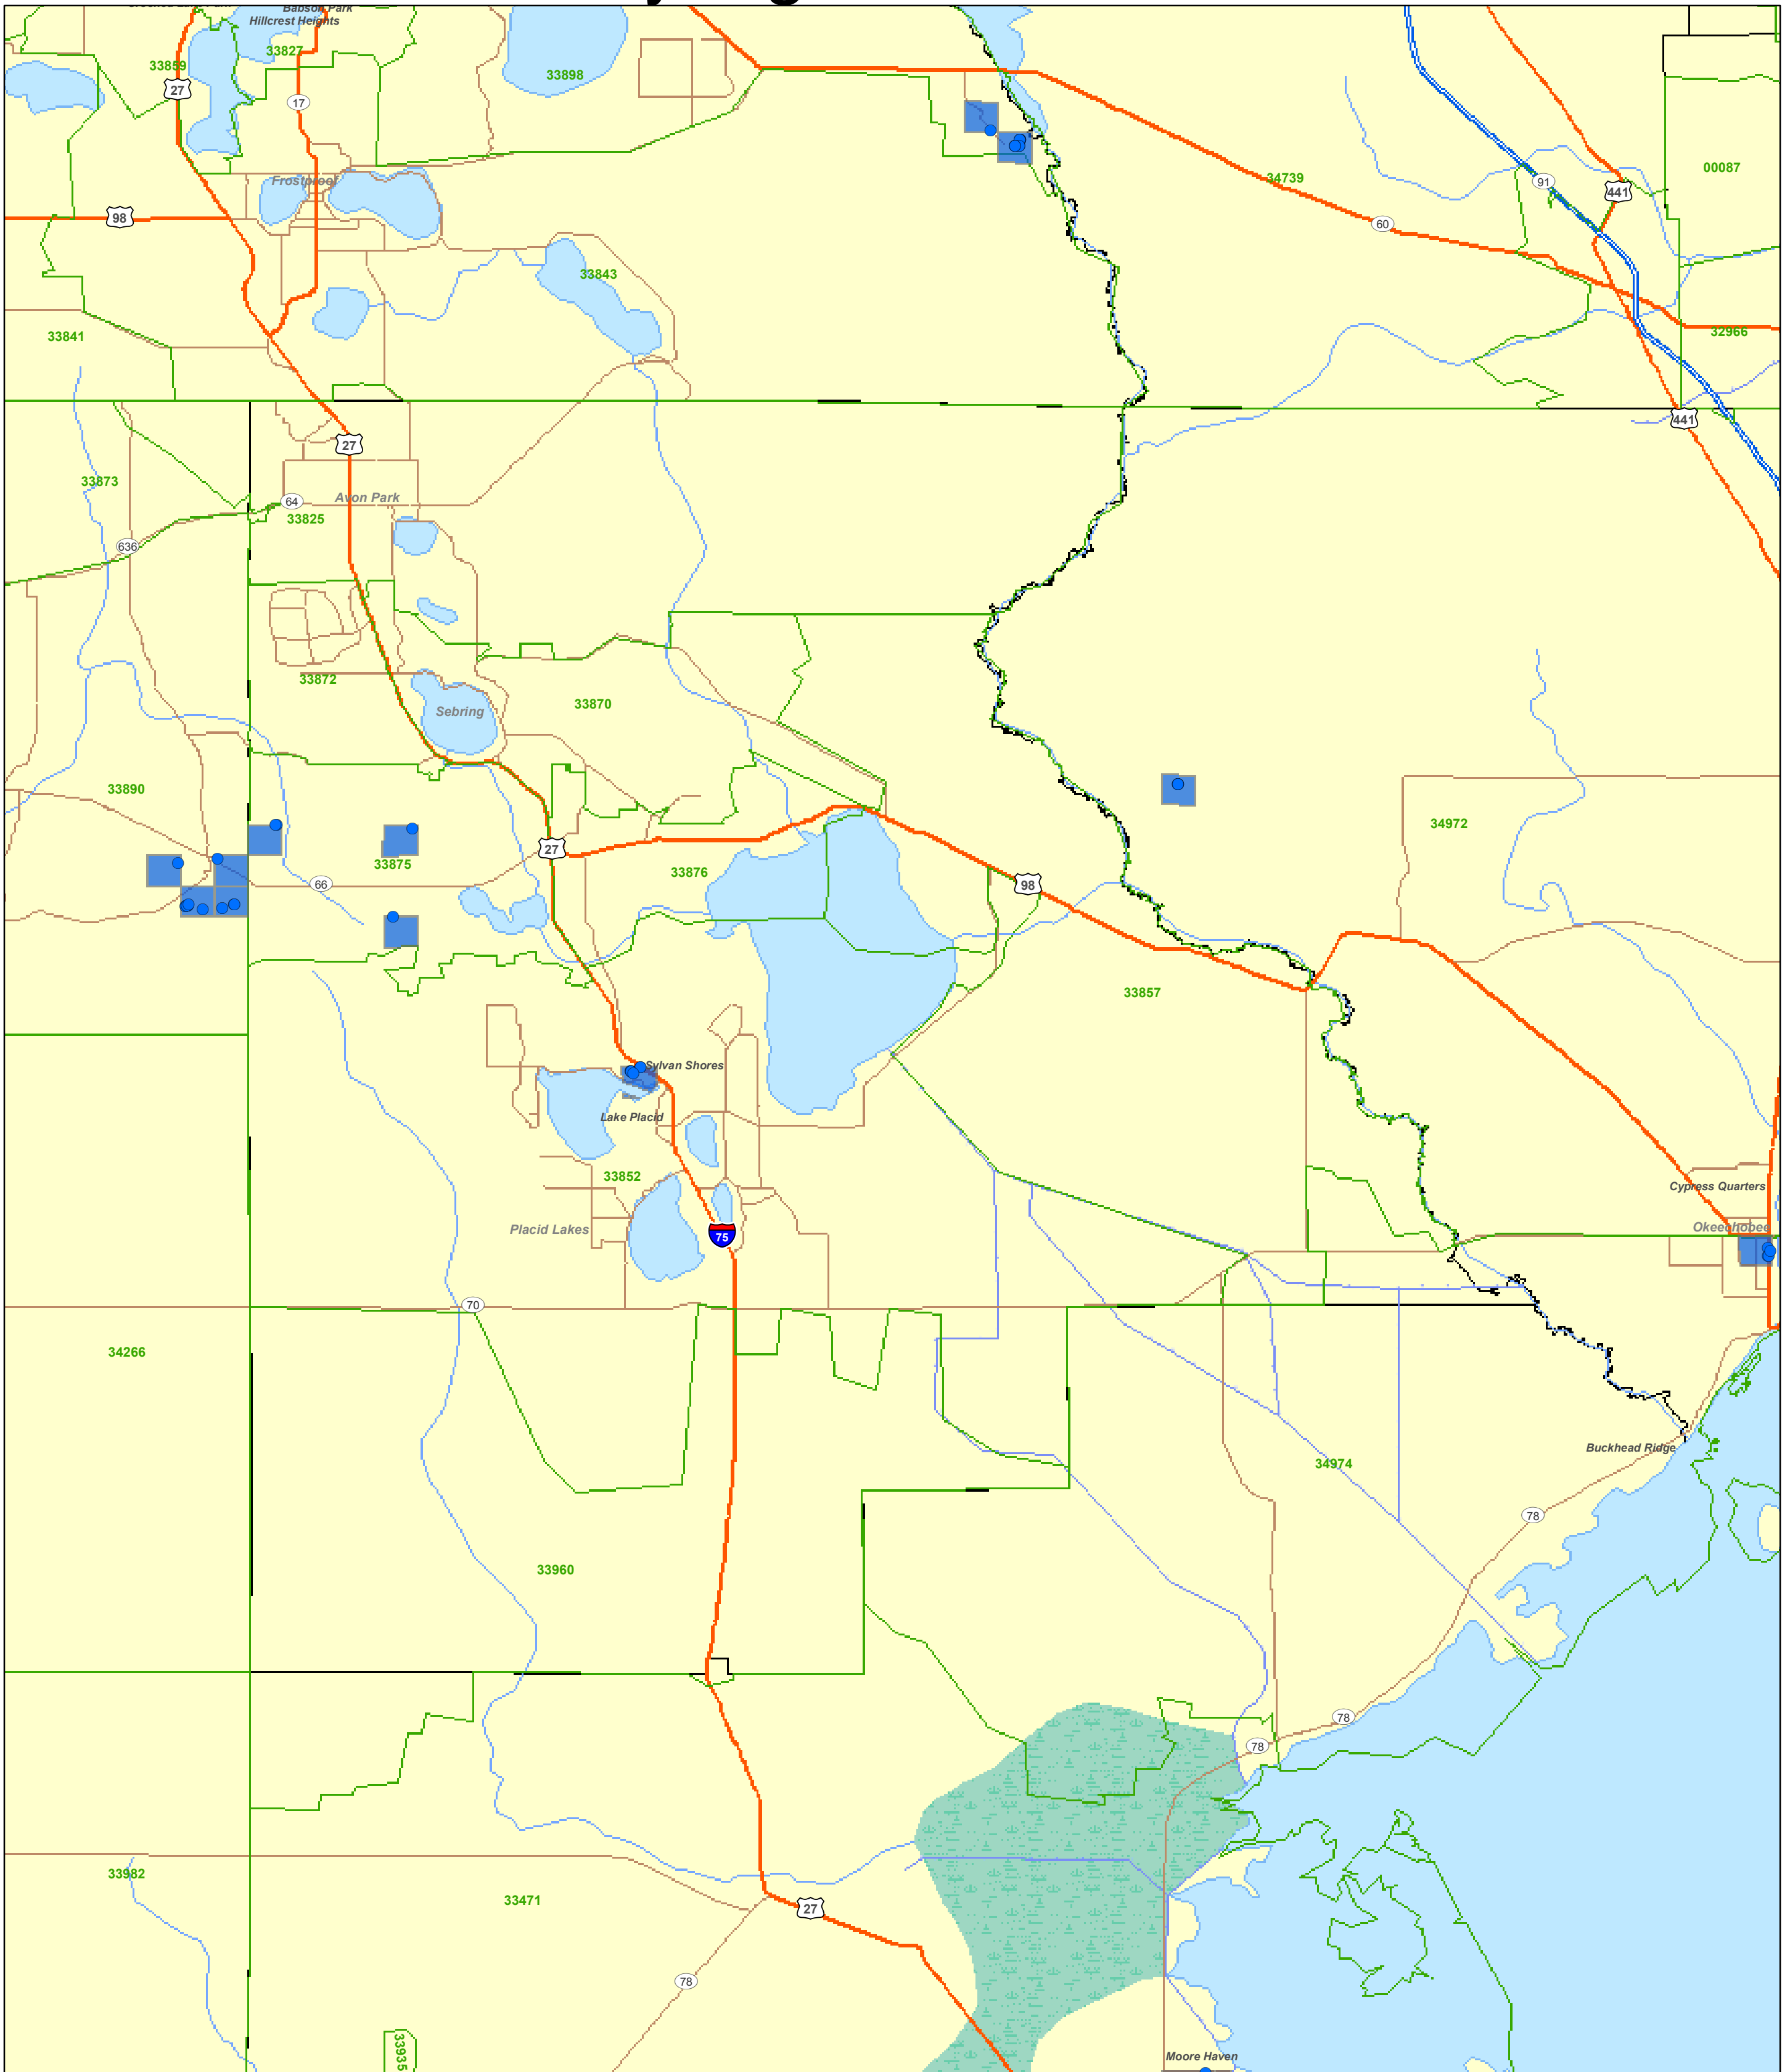

HIGHLANDS

Pink Hibiscus Mealybug Bio-Control Releases

Legend

- PHM Bio-Control Release Sites
- True for Release
- 5 Digit Zip Codes
- Urban Areas (State)
- Lake
- Swamp or Marsh
- State Boundaries
- County Boundaries
- BIOCONTROL_TRS

1 inch = 3.946 miles