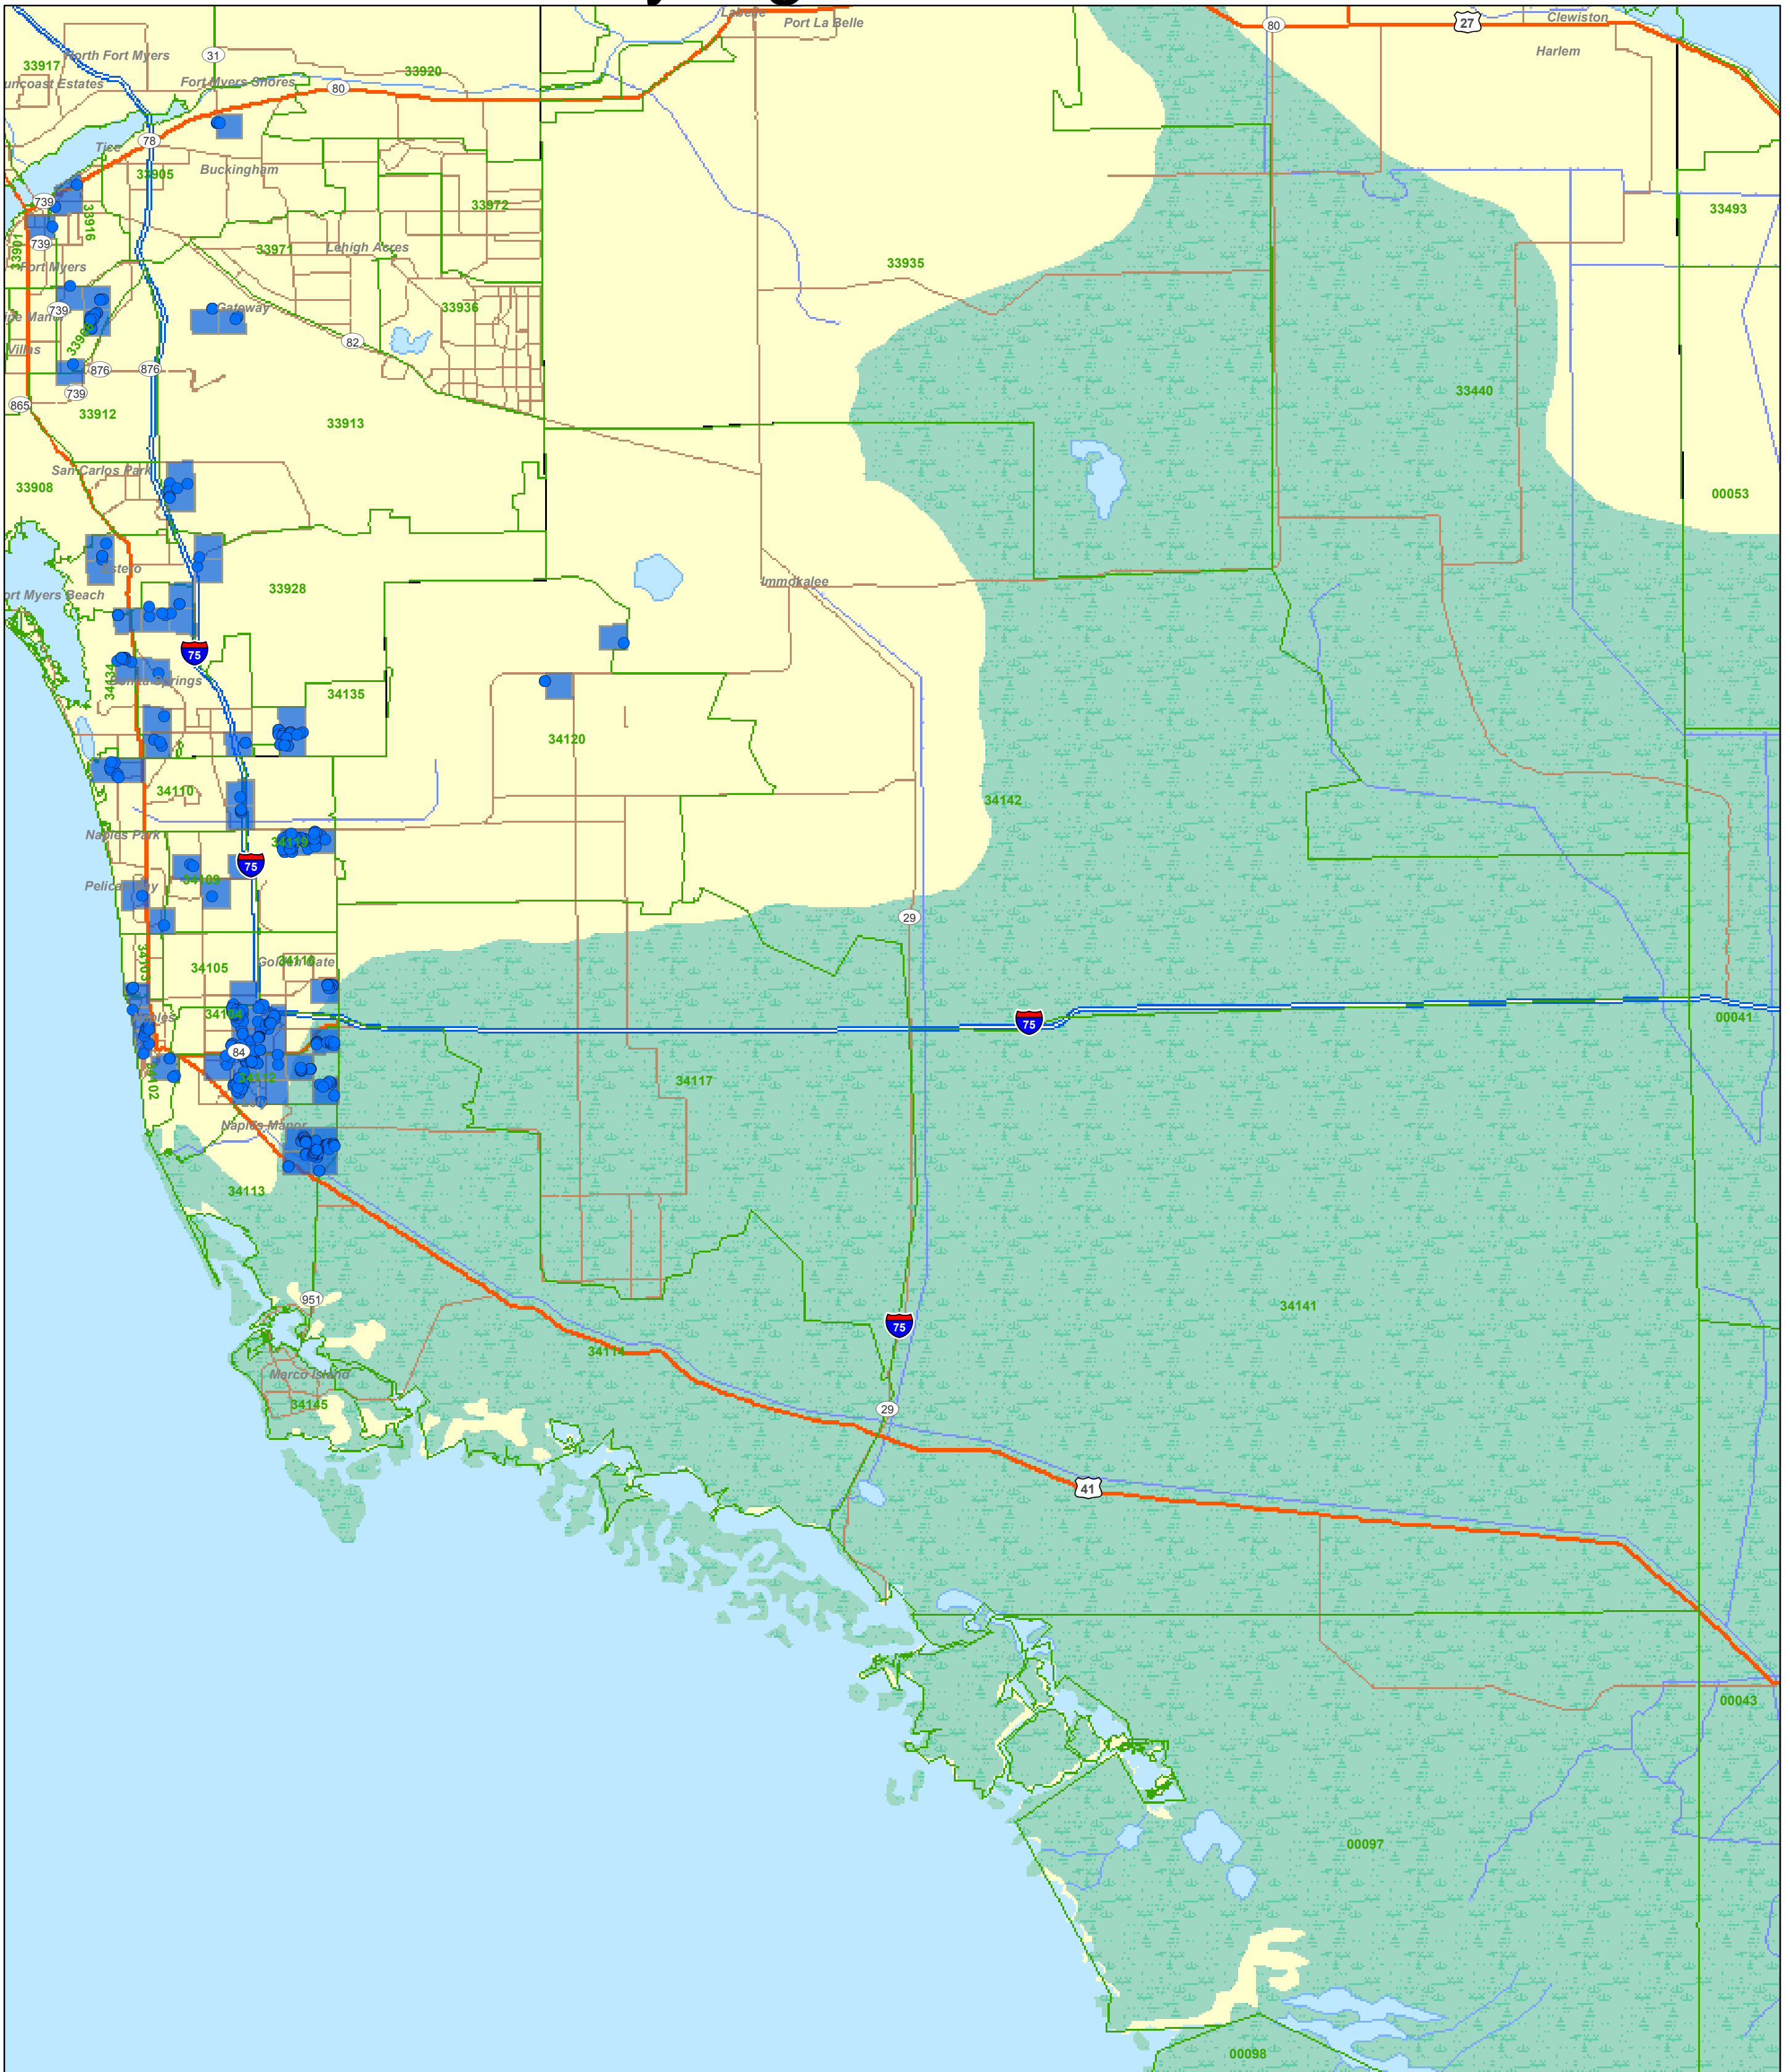

COLLIER

Pink Hibiscus Mealybug Bio-Control Releases

- Legend**
- PHM Bio-Control Release Sites
 - BIOCONTROL_TRS True for Release
 - 5 Digit Zip Codes
 - Urban Areas (State)
 - Lake
 - Swamp or Marsh
 - State Boundaries
 - County Boundaries

1 inch = 4.893 miles