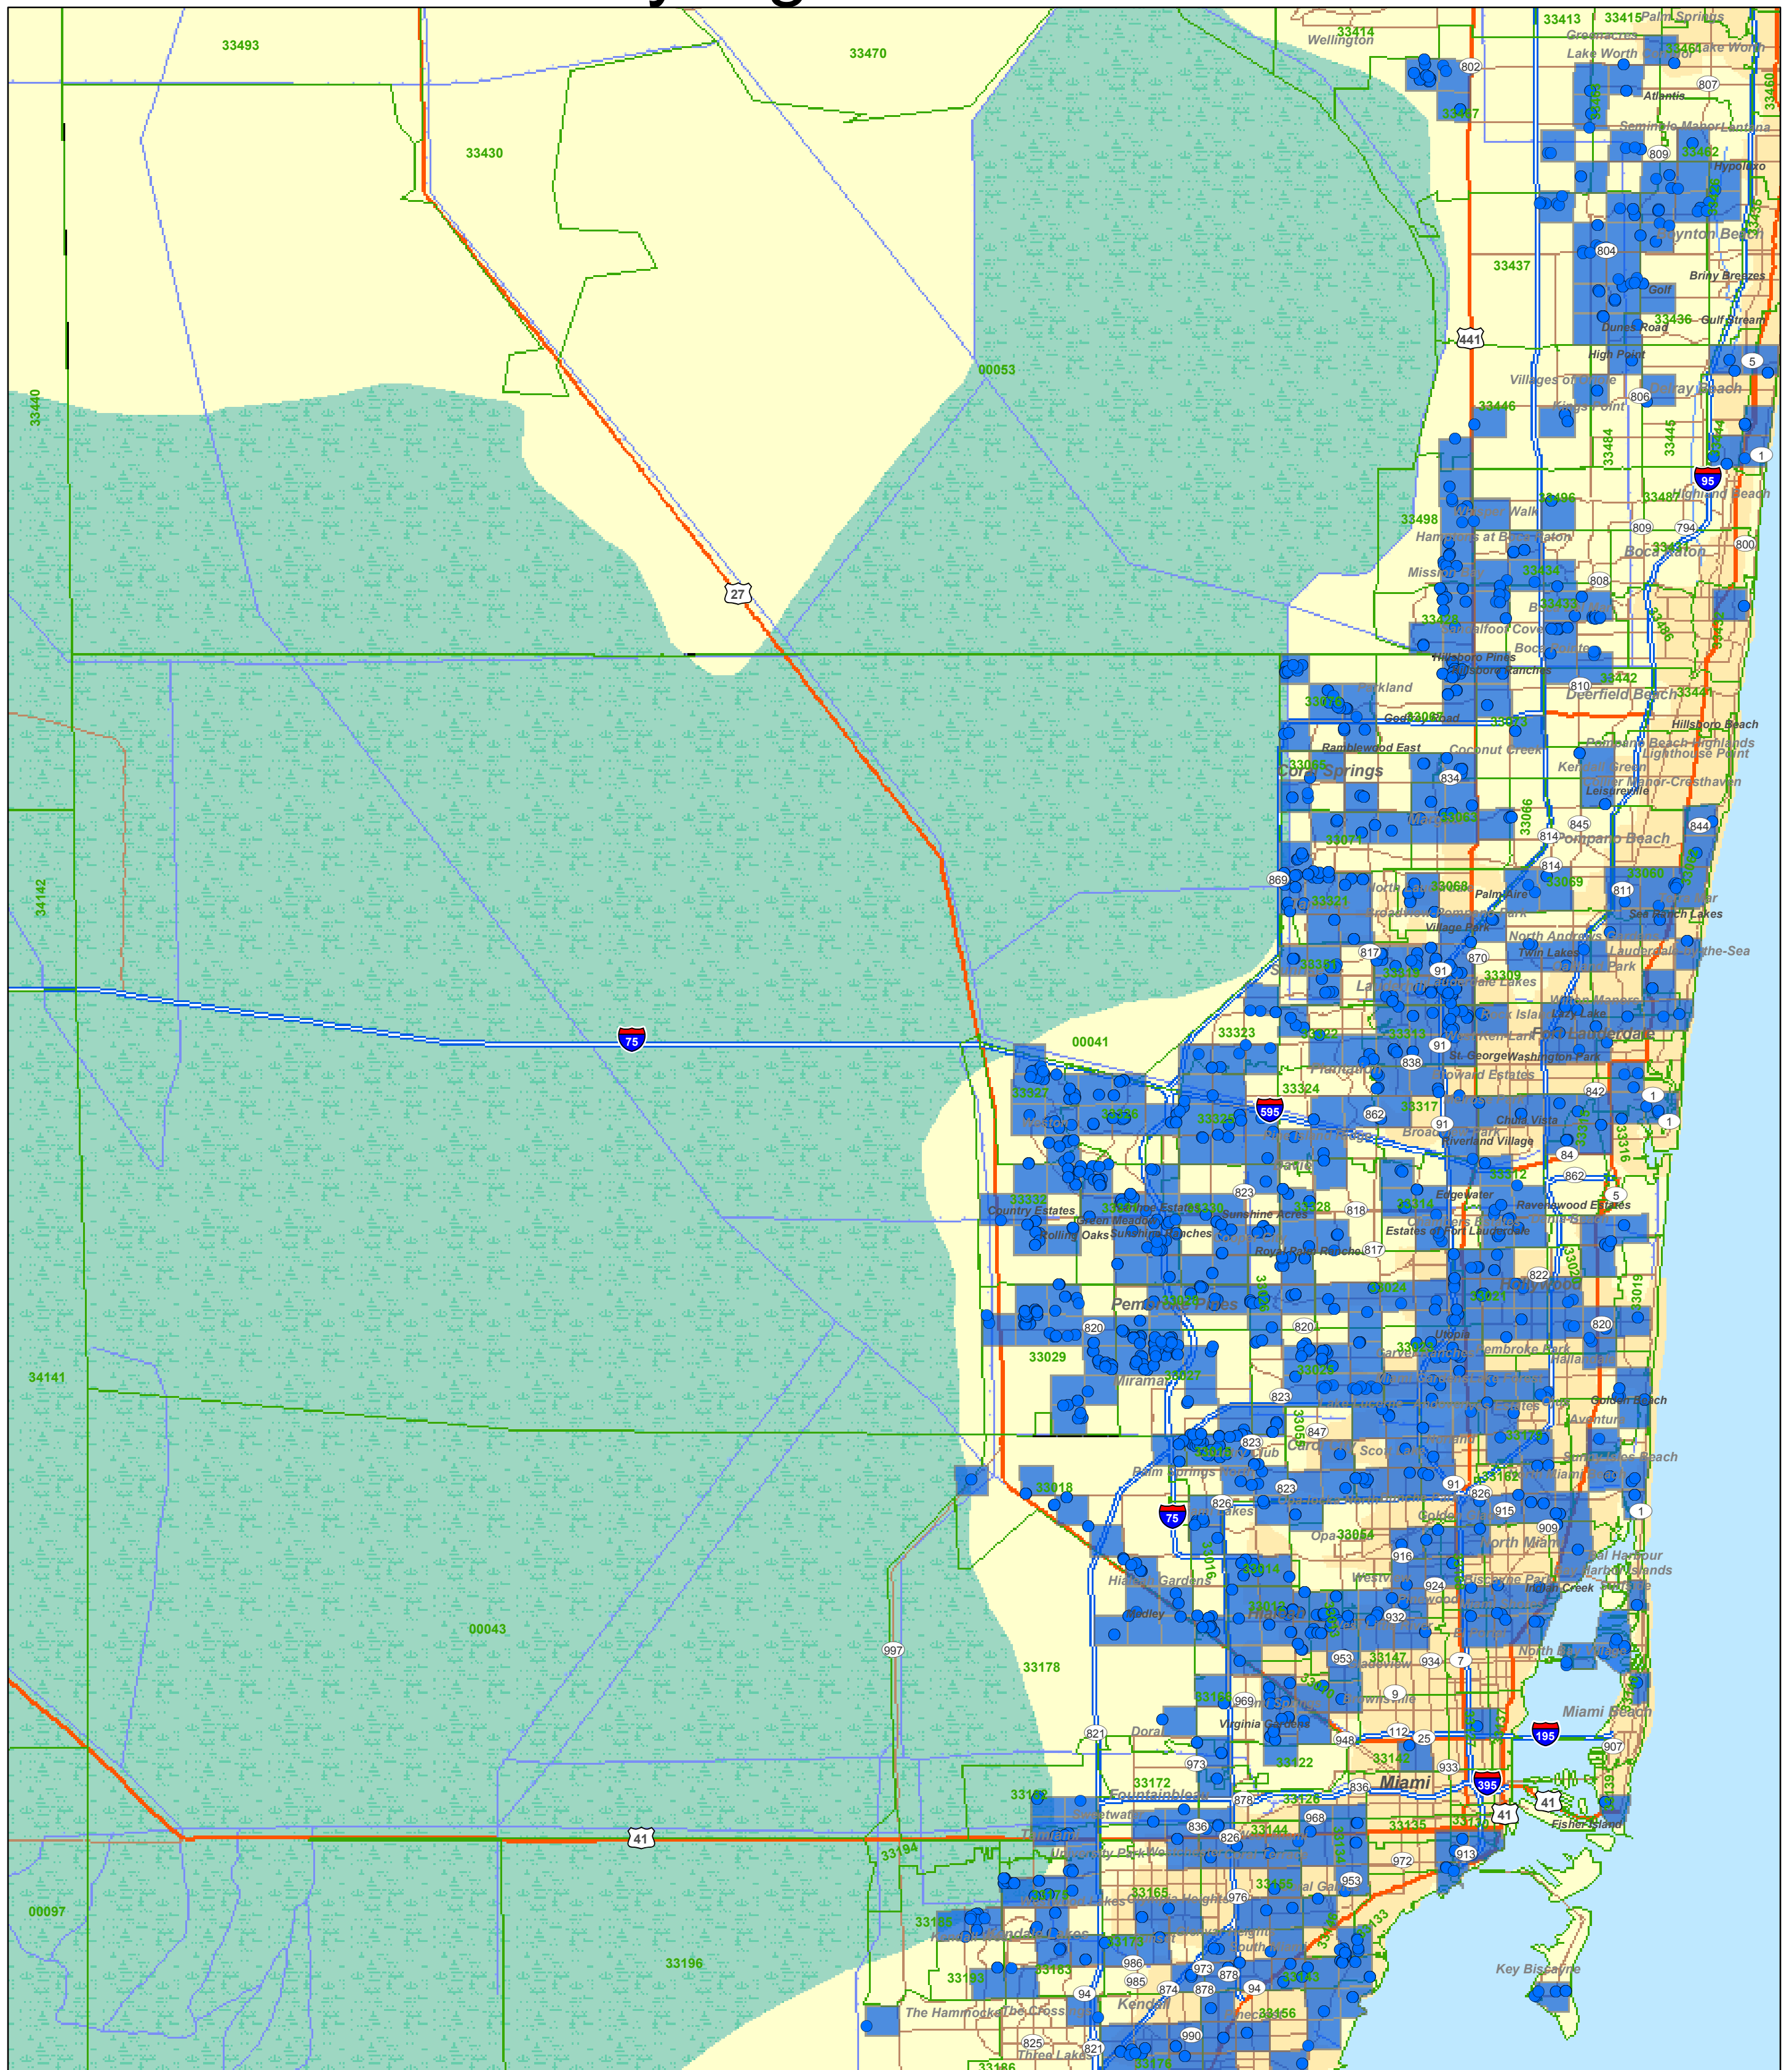

# BROWARD

## Pink Hibiscus Mealybug Bio-Control Releases

- Legend**
- PHM Bio-Control Release Sites
  - Urban Areas (State)
  - State Boundaries
  - BIOCNTROL\_TRS
  - 5 Digit Zip Codes
  - Lake
  - County Boundaries
  - True for Release
  - Swamp or Marsh

1 inch = 3.946 miles